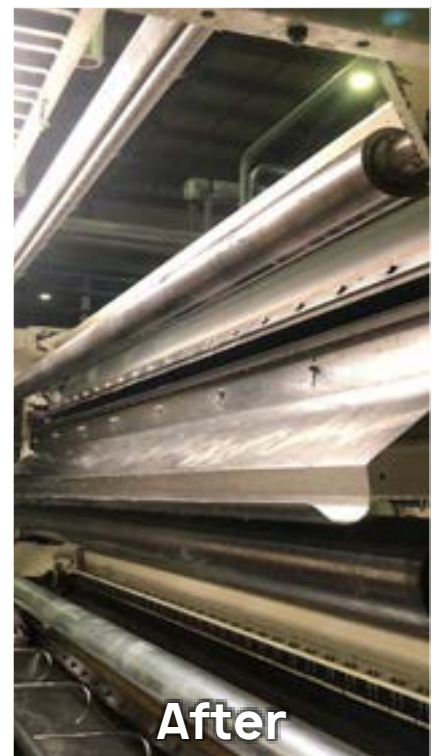

# Evolution STARCH OFF ULTRA

**NEW**  
PATENTED TECHNOLOGY

Enzyme driven biodegradable  
rapid clean for starch removal

A LOT MORE  
BOARD  
STRONGER  
BOARD  
FLATTER  
BOARD

Before

After

**CLEANED IN UNDER 30 MINUTES**

   
[www.cleanprintsolutions.com](http://www.cleanprintsolutions.com)

EVOLUTION STARCH OFF ULTRA

YOUR CORRUGATORS ARE ALWAYS CLEAN. A COMPLETE INTERNAL AND EXTERNAL SOLUTION FOR YOUR PLANT